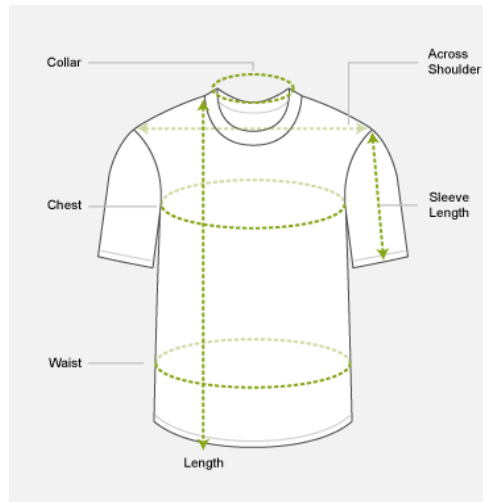

## Measurement Chart for T-shirts

### Kids T-shirts

BRAND SIZES	AGE	CHEST		FRONT LENGTH		ACROSS SHOULDER	
	yrs	cms	in	cms	in	cms	in
0	0-1Y	57	22.5	36	14	23	9
2	1-2Y	63	25	40	15.5	26	10.5
4	3-4Y	66	26	42	16.5	28	11
6	6-7Y	74	29	49	19.5	31	12
8	7-8Y	78	31	52.5	20.5	32.5	13
10	10-11Y	86	34	59.5	23.5	36	14
12	12-13Y	94	37	66.5	26	39.5	15.5

### Adults T-shirts

BRAND	SHOULDER		CHEST		WAIST		BOTTOM	
	cms	in	cms	in	cms	in	cms	in
XS	40.7	16	44	17.25	43.2	17	43.2	17
S	43.2	17	47.6	18.75	46.4	18.25	46.4	18.25
M	45.7	18	50.8	20	49.5	19.5	49.5	19.5
L	48.3	19	54	21.25	52.7	20.75	52.7	20.75
XL	50.8	20	57.2	22.5	55.9	22	55.9	22
XXL	53.3	21	60.3	23.75	59.1	23.25	59.1	23.25